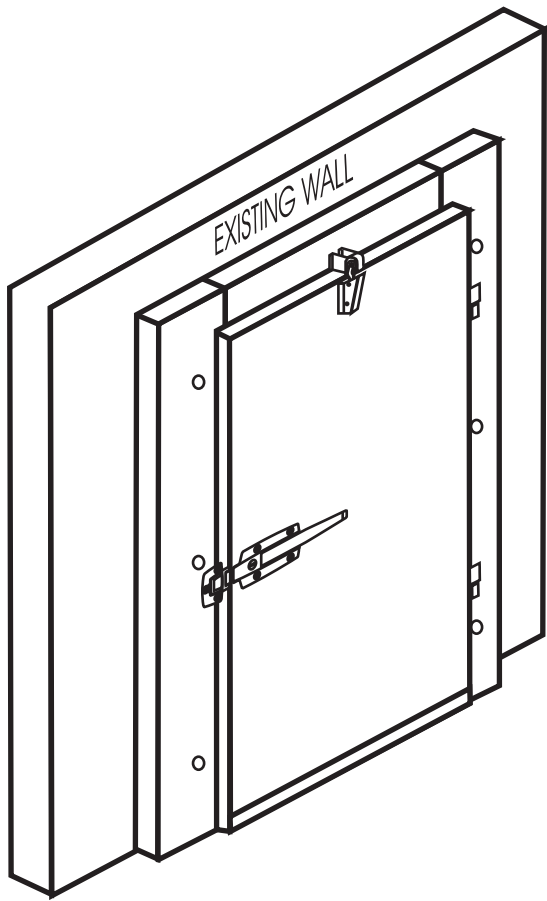

OVERLAP DOOR WITH JAMB

This door and metal clad jamb bolts through the existing wall. All doors come with standard hardware including door closer, cam lift side mounted hinges, and a positive latch with offset strike.