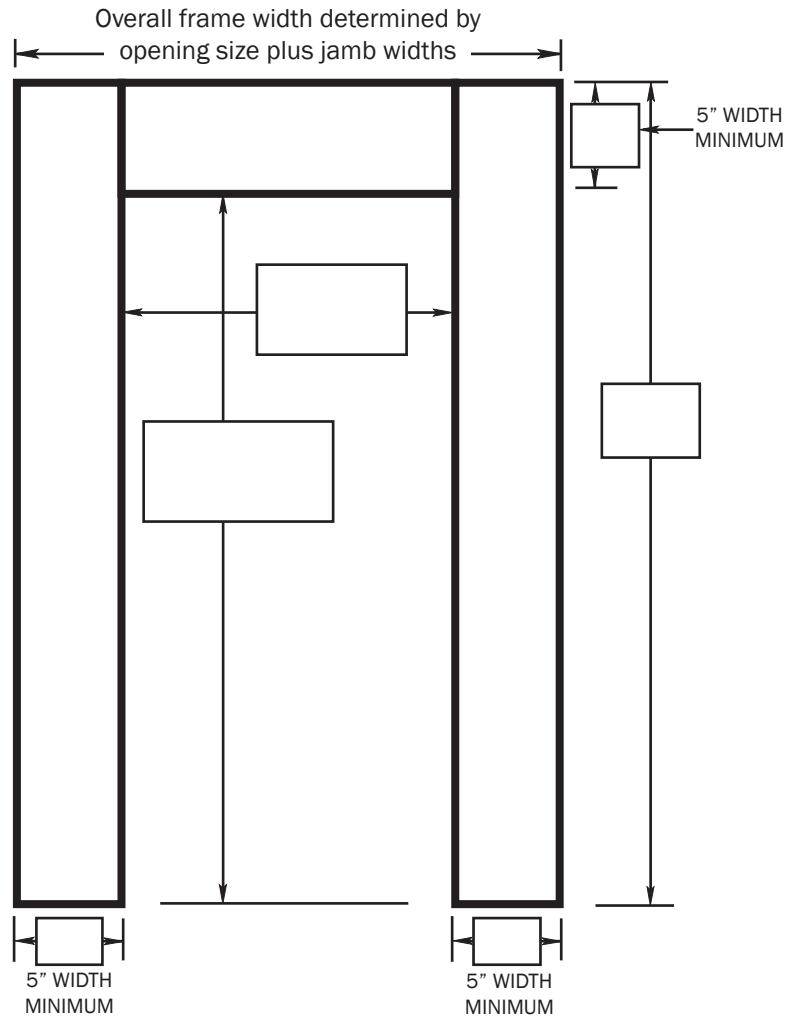

OVERLAP DOOR WITH JAMB

This door and metal clad jamb bolts through the existing wall. All doors come with standard hardware including door closer, cam lift side mounted hinges, and a positive latch with offset strike.

INTERIOR FINISH: _____

EXTERIOR FINISH: _____

LEFT OR RIGHT HINGED: _____

DESCRIPTION OF FLOOR: _____

NOTES: _____